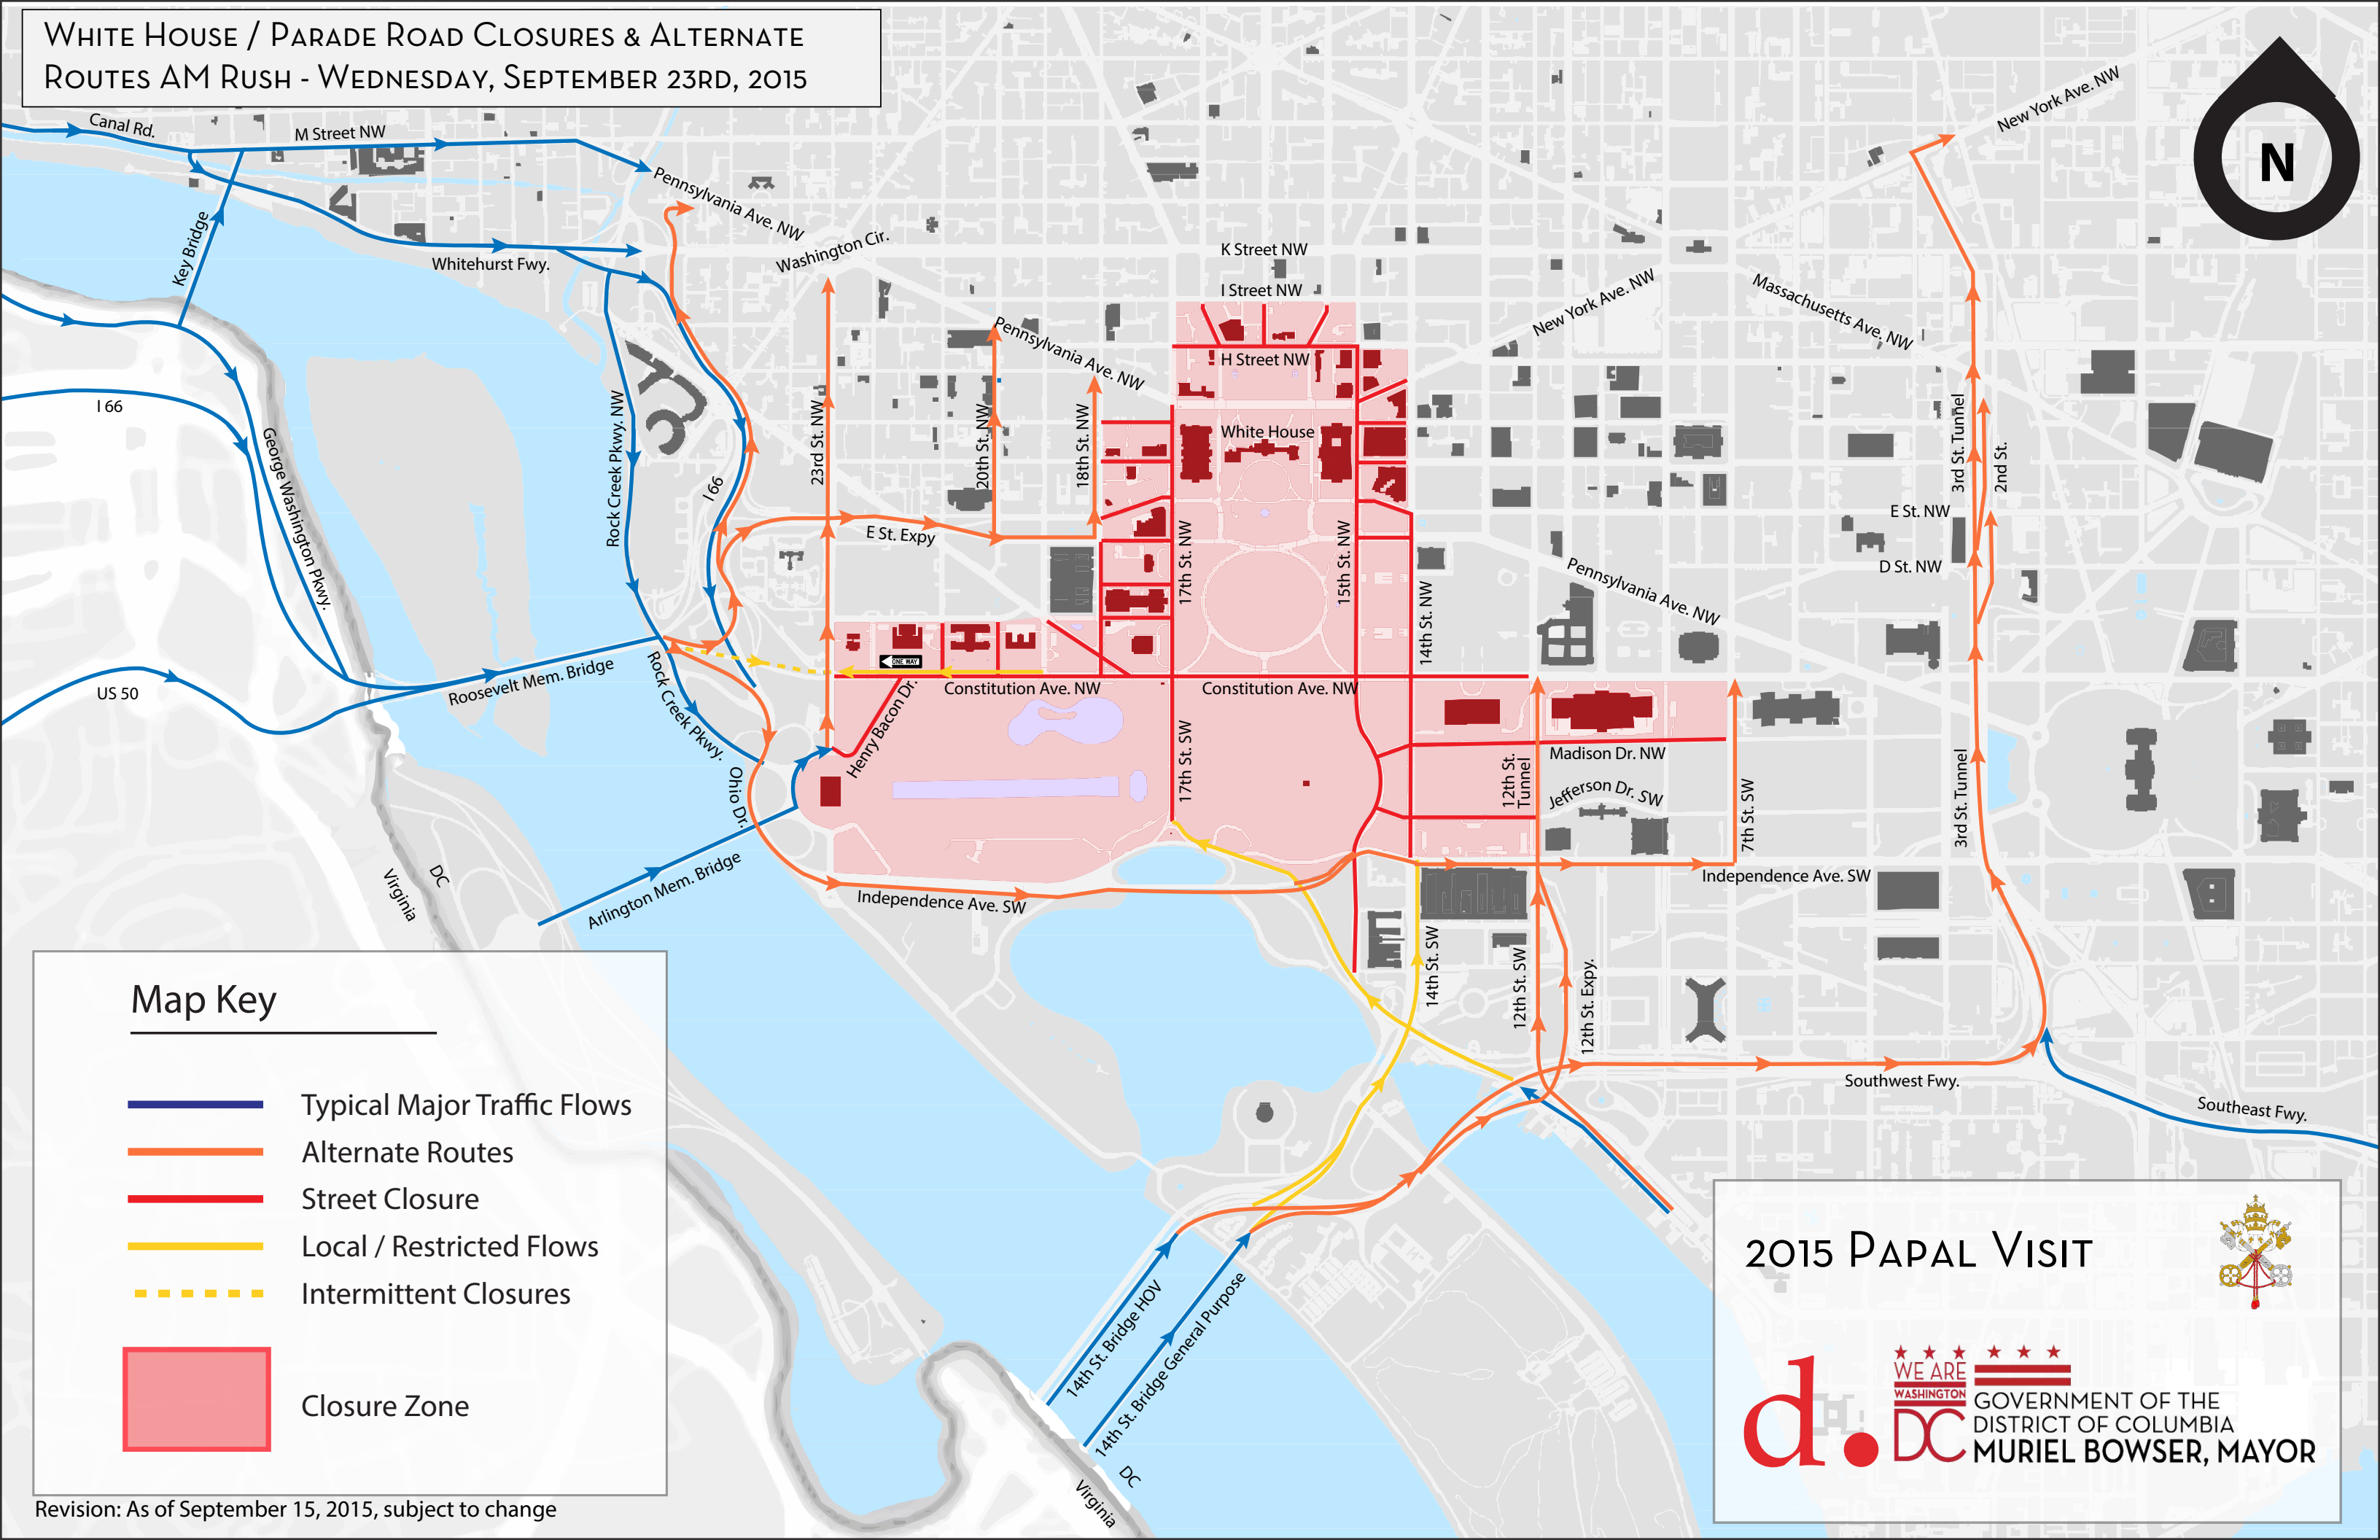

WHITE HOUSE / PARADE ROAD CLOSURES & ALTERNATE ROUTES AM RUSH - WEDNESDAY, SEPTEMBER 23RD, 2015

Map Key

-  Typical Major Traffic Flows
-  Alternate Routes
-  Street Closure
-  Local / Restricted Flows
-  Intermittent Closures
-  Closure Zone

2015 PAPAL VISIT

d. DC WE ARE WASHINGTON

GOVERNMENT OF THE DISTRICT OF COLUMBIA
MURIEL BOWSER, MAYOR

Revision: As of September 15, 2015, subject to change